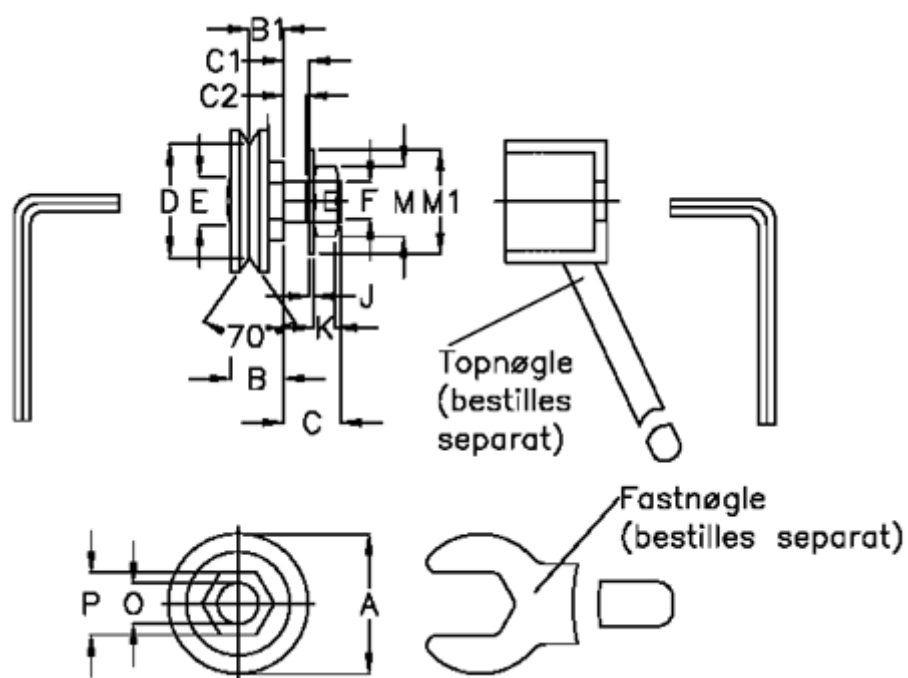

Article number: 0571510265

Description: Hepco GV3 bearing GSJ 265 C
Slimline With Short Stud

Measures

B = 11.3

B1 = 6.8

D = 19.98

E = 10.0

F = M8 x 1

G = 7

H = 1.0

I = 9.8

Weight kg/1000 = 0.028